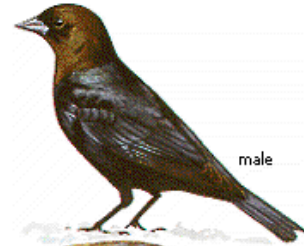

Red-bellied Woodpecker
by Larry McQueen

Downy Woodpeckers
by Larry McQueen

Red-winged Blackbirds
by Larry McQueen

American Robin by Larry McQueen

Mourning Dove by Larry McQueen

male Yellow-rumped Warbler
Myrtle race by Larry McQueen

Northern Mockingbird
by James Coe

Brown Thrasher

Eastern Towhee (male)
by Larry McQueen

¹ Compiled from online bird guide on Great Backyard Bird Count web site (www.birdsource.org/gbbc)

male House Finch
by Larry McQueen

male female
House Sparrows
by Larry McQueen

(white-striped form)
(tan-striped form)
White-throated Sparrows
by Larry McQueen

Larry McQueen
Dark-Eyed Junco

Carolina Wren
by Larry McQueen

male
female
Brown-headed Cowbirds
by Larry McQueen