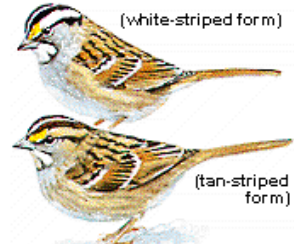

Red-bellied Woodpecker
by Larry McQueen

Downy Woodpeckers
by Larry McQueen

Red-winged Blackbirds
by Larry McQueen

American Robin by Larry McQueen

Mourning Dove by Larry McQueen

male Yellow-rumped Warbler
Myrtle race by Larry McQueen

Northern Mockingbird
by James Coe

Brown Thrasher

Eastern Towhee (male)
by Larry McQueen

¹ Compiled from online bird guide on Great Backyard Bird Count web site (www.birdsource.org/gbbc)

male House Finch
by Larry McQueen

male female
House Sparrows
by Larry McQueen

(white-striped form)
(tan-striped form)
White-throated Sparrows
by Larry McQueen

Larry McQueen
Dark-Eyed Junco

Carolina Wren
by Larry McQueen

male
female
Brown-headed Cowbirds
by Larry McQueen